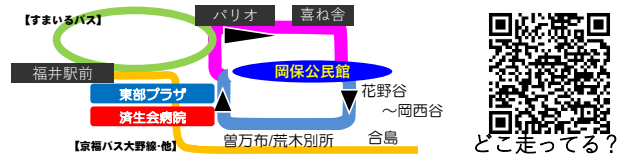

■岡の泉号:南回り系統

(月・水・金曜運行) 【8/13~8/16、12/29~1/3は運休】

令和8年4月1日 ダイヤ改正

| 停留所名      | ①    | ②     | ③     | ④     | ⑤     | ⑥     | ⑦     | ⑧     | ⑨     |
|-----------|------|-------|-------|-------|-------|-------|-------|-------|-------|
| 岡保公民館     | 7:50 | 9:22  | 10:13 | 11:09 | 12:00 |       | 14:26 | 15:17 | 16:13 |
| 岡保こども園    | 7:51 | 9:23  | 10:14 | 11:10 | 12:01 |       | 14:27 | 15:18 | 16:14 |
| 河水南       | 7:52 | 9:24  | 10:15 | 11:11 | 12:02 |       | 14:28 | 15:19 | 16:15 |
| 真楽寺前      | 7:54 | 9:26  | 10:17 | 11:13 | 12:04 |       | 14:30 | 15:21 | 16:17 |
| 大畑        | 7:56 | 9:28  | 10:19 | 11:15 | 12:06 |       | 14:32 | 15:23 | 16:19 |
| 宮地        | 7:57 | 9:29  | 10:20 | 11:16 | 12:07 |       | 14:33 | 15:24 | 16:20 |
| ほほ咲みの郷    | 7:58 | 9:30  | 10:21 | 11:17 | 12:08 |       | 14:34 | 15:25 | 16:21 |
| 花野谷東      | 7:59 | 9:31  | 10:22 | 11:18 | 12:09 |       | 14:35 | 15:26 | 16:22 |
| 宮地南       | 8:01 | 9:33  | 10:24 | 11:20 | 12:11 |       | 14:37 | 15:28 | 16:24 |
| 大畑集落センター  | 8:02 | 9:34  | 10:25 | 11:21 | 12:12 |       | 14:38 | 15:29 | 16:25 |
| 岡の泉       | 8:03 | 9:35  | 10:26 | 11:22 | 12:13 |       | 14:39 | 15:30 | 16:26 |
| 岡西谷       | 8:03 | 9:35  | 10:26 | 11:22 | 12:13 |       | 14:39 | 15:30 | 16:26 |
| 荒木集落センター  | 8:06 | 9:37  | 10:28 | 11:24 | 12:15 |       | 14:41 | 15:32 | 16:28 |
| 合島        | 8:07 | 9:38  | 10:29 | 11:25 | 12:16 |       | 14:42 | 15:33 | 16:29 |
| 子ども会館前    | 8:09 | 9:40  | 10:31 | 11:27 | 12:18 |       | 14:44 | 15:35 | 16:31 |
| 曾万布東      | 8:10 | 9:41  | 10:32 | 11:28 | 12:19 |       | 14:45 | 15:36 | 16:32 |
| 曾万布西      | 8:11 | 9:42  | 10:33 | 11:29 | 12:20 |       | 14:46 | 15:37 | 16:33 |
| ●済生会病院    | 8:13 | 9:44  | 10:35 | 11:31 | 12:22 |       | 14:48 | 15:39 | 16:35 |
| 有塚医院前     | 8:16 | 9:46  | 10:37 | 11:33 | 12:24 |       | 14:50 | 15:41 | 16:37 |
| 和田東二丁目    | 8:17 | 9:47  | 10:38 | 11:34 | 12:25 |       | 14:51 | 15:42 | 16:38 |
| ゲンキー和田東店前 | 8:18 | 9:48  | 10:39 | 11:35 | 12:26 |       | 14:52 | 15:43 | 16:39 |
| ●東部プラザ    | 8:20 | 9:49  | 10:40 | 11:36 | 12:27 | 14:02 | 14:53 | 15:44 | 16:40 |
| 御幸4丁目東    | 8:22 | 9:51  | 10:47 | 11:38 | 12:29 | 14:04 | 14:55 | 15:51 | 16:42 |
| 城東4丁目     | 8:23 | 9:52  | 10:48 | 11:39 | 12:30 | 14:05 | 14:56 | 15:52 | 16:43 |
| ●パリオ      | ↓    | 9:54  | 10:50 | 11:41 | 12:32 | 14:07 | 14:58 | 15:54 | 16:45 |
| ●本多医院前    | 8:27 | 9:59  | 10:55 | 11:46 |       | 14:12 | 15:03 | 15:59 |       |
| 上北野口      | 8:28 | 10:00 | 10:56 | 11:47 |       | 14:13 | 15:04 | 16:00 |       |
| 自動車学校前    | 8:28 | 10:00 | 10:56 | 11:47 |       | 14:13 | 15:04 | 16:00 |       |
| 上北野公舎前    | 8:29 | 10:01 | 10:57 | 11:48 |       | 14:14 | 15:05 | 16:01 |       |
| 喜ね舎       | 8:31 | 10:03 | 10:59 | 11:50 |       | 14:16 | 15:07 | 16:03 |       |
| 河増        | 8:35 | 10:07 | 11:03 | 11:54 |       | 14:20 | 15:11 | 16:07 |       |
| 印田口       | 8:35 | 10:07 | 11:03 | 11:54 |       | 14:20 | 15:11 | 16:07 |       |
| 岡保郵便局     | 8:36 | 10:08 | 11:04 | 11:55 |       | 14:21 | 15:12 | 16:08 |       |
| 殿下        | 8:36 | 10:08 | 11:04 | 11:55 |       | 14:21 | 15:12 | 16:08 |       |
| 殿下集落センター  | 8:37 | 10:09 | 11:05 | 11:56 |       | 14:22 | 15:13 | 16:09 |       |
| 殿下口       | 8:38 | 10:09 | 11:05 | 11:56 |       | 14:22 | 15:13 | 16:09 |       |
| 寮         | 8:39 | 10:10 | 11:06 | 11:57 |       | 14:23 | 15:14 | 16:10 |       |
| 寮口        | 8:39 | 10:10 | 11:06 | 11:57 |       | 14:23 | 15:14 | 16:10 |       |
| 河水西       | 8:40 | 10:11 | 11:07 | 11:58 |       | 14:24 | 15:15 | 16:11 |       |
| 岡保公民館     | 8:42 | 10:13 | 11:09 | 12:00 |       | 14:26 | 15:17 | 16:13 |       |